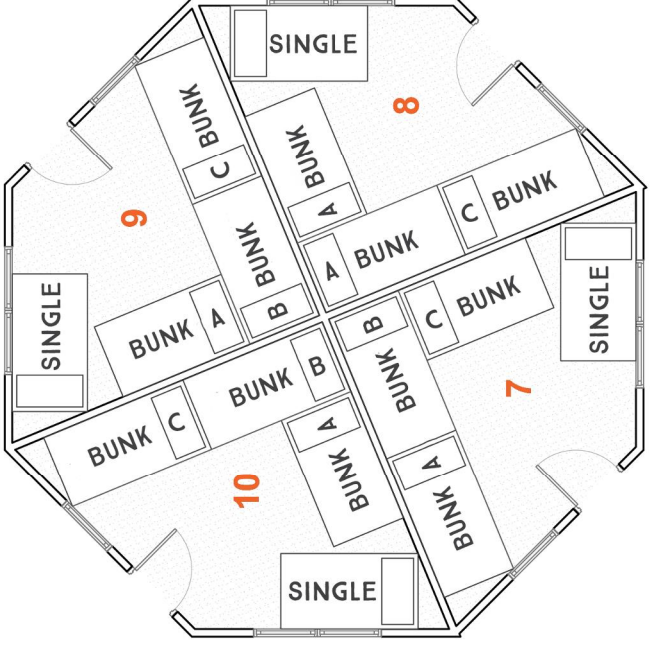

# RANCHO OREGON LODGE

Ground Floor

Sleeps 28 People

PLEASE FILL IN THE NAMES OF PEOPLE ALLOCATED TO THESE ROOMS

## ROOM 7

**BUNK A**

UPPER

LOWER

**BUNK B**

UPPER

LOWER

**BUNK C**

UPPER

LOWER

**SINGLE**